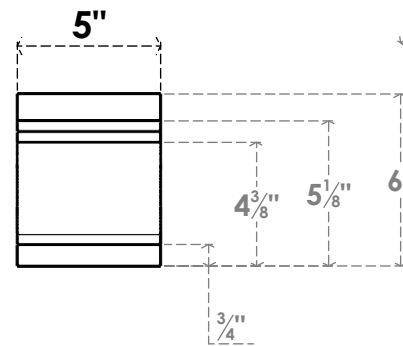

# ITEM NUMBER: BRCPO050X06000X06000PEC

5"W X 6"D X 6"H PESCADERO ARCHITECTURAL GRADE PVC OPEN BRACE

**SIDE PROFILE**

**FRONT PROFILE**

**ISOMETRIC**

EKENA MILLWORK  
2300 WEST MAIN ST.  
CLARKSVILLE, TX 75426  
TOLL FREE: 866-607-0453  
WWW.EKENAMILLWORK.COM