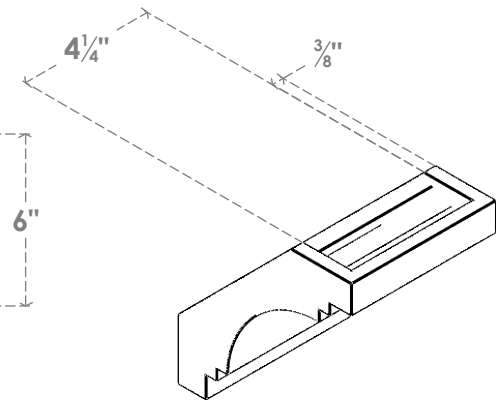

# ITEM NUMBER: BRCPO050X06000X06000PEC

5"W X 6"D X 6"H PESCADERO ARCHITECTURAL GRADE PVC OPEN BRACE

**SIDE PROFILE**

**FRONT PROFILE**

**ISOMETRIC**

EKENA MILLWORK  
2300 WEST MAIN ST.  
CLARKSVILLE, TX 75426  
TOLL FREE: 866-607-0453  
WWW.EKENAMILLWORK.COM