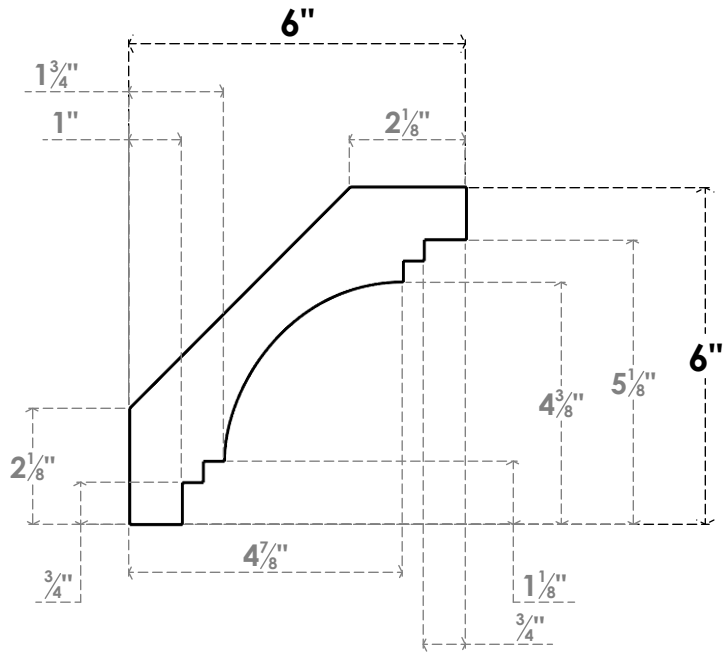

# ITEM NUMBER: BRCPO050X06000X06000PEC

5"W X 6"D X 6"H PESCADERO ARCHITECTURAL GRADE PVC OPEN BRACE

**SIDE PROFILE**

**FRONT PROFILE**

**ISOMETRIC**

EKENA MILLWORK  
2300 WEST MAIN ST.  
CLARKSVILLE, TX 75426  
TOLL FREE: 866-607-0453  
WWW.EKENAMILLWORK.COM